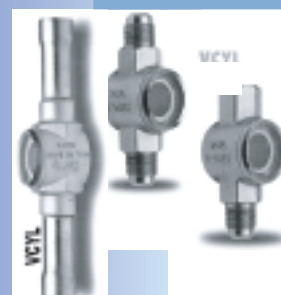

# Leitungskomponenten

## Schaugläser

Code	Artikelbeschreibung	Aussen	Innen	Länge mm	Preis
VCYL12	Carly Schauglas 1/4" fl		XX	67	24,89
VCYL13	Carly Schauglas 3/8" fl		XX	82	26,49
VCYL14	Carly Schauglas 1/2" fl		XX	88	30,84
VCYL15	Carly Schauglas 5/8" fl		XX	94	40,19
VCYL22	Carly Schauglas 1/4" fl	X	X	58,5	26,35
VCYL23	Carly Schauglas 3/8" fl	X	X	69	27,71
VCYL24	Carly Schauglas 1/2" fl	X	X	74,5	31,86
VCYL25	Carly Schauglas 5/8" fl	X	X	112,8	40,19
VCYL32S	Carly Schauglas 1/4" S		XX	101	26,35
VCYL33S	Carly Schauglas 3/8" S		XX	119	27,71
VCYL34S	Carly Schauglas 1/2" S		XX	146	31,59
VCYL35S	Carly Schauglas 5/8" S		XX	146	39,61
VCYL37S	Carly Schauglas 7/8" S		XX	160	64,46
VCYL39S	Carly Schauglas 1.1/8" S		XX	160	67,93
VCYL32MMS	Carly Schauglas 6mm S		XX	101	26,35
VCYL33MMS	Carly Schauglas 10mm S		XX	119	27,71
VCYL34MMS	Carly Schauglas 12mm S		XX	146	31,59
VCYL35MMS	Carly Schauglas 16mm S		XX	146	39,61
VCYL36MMS	Carly Schauglas 18mm S		XX	160	60,96
VCYL37MMS	Carly Schauglas 22mm S		XX	160	64,46
VCYL39MMS	Carly Schauglas 28mm S		XX	160	67,93